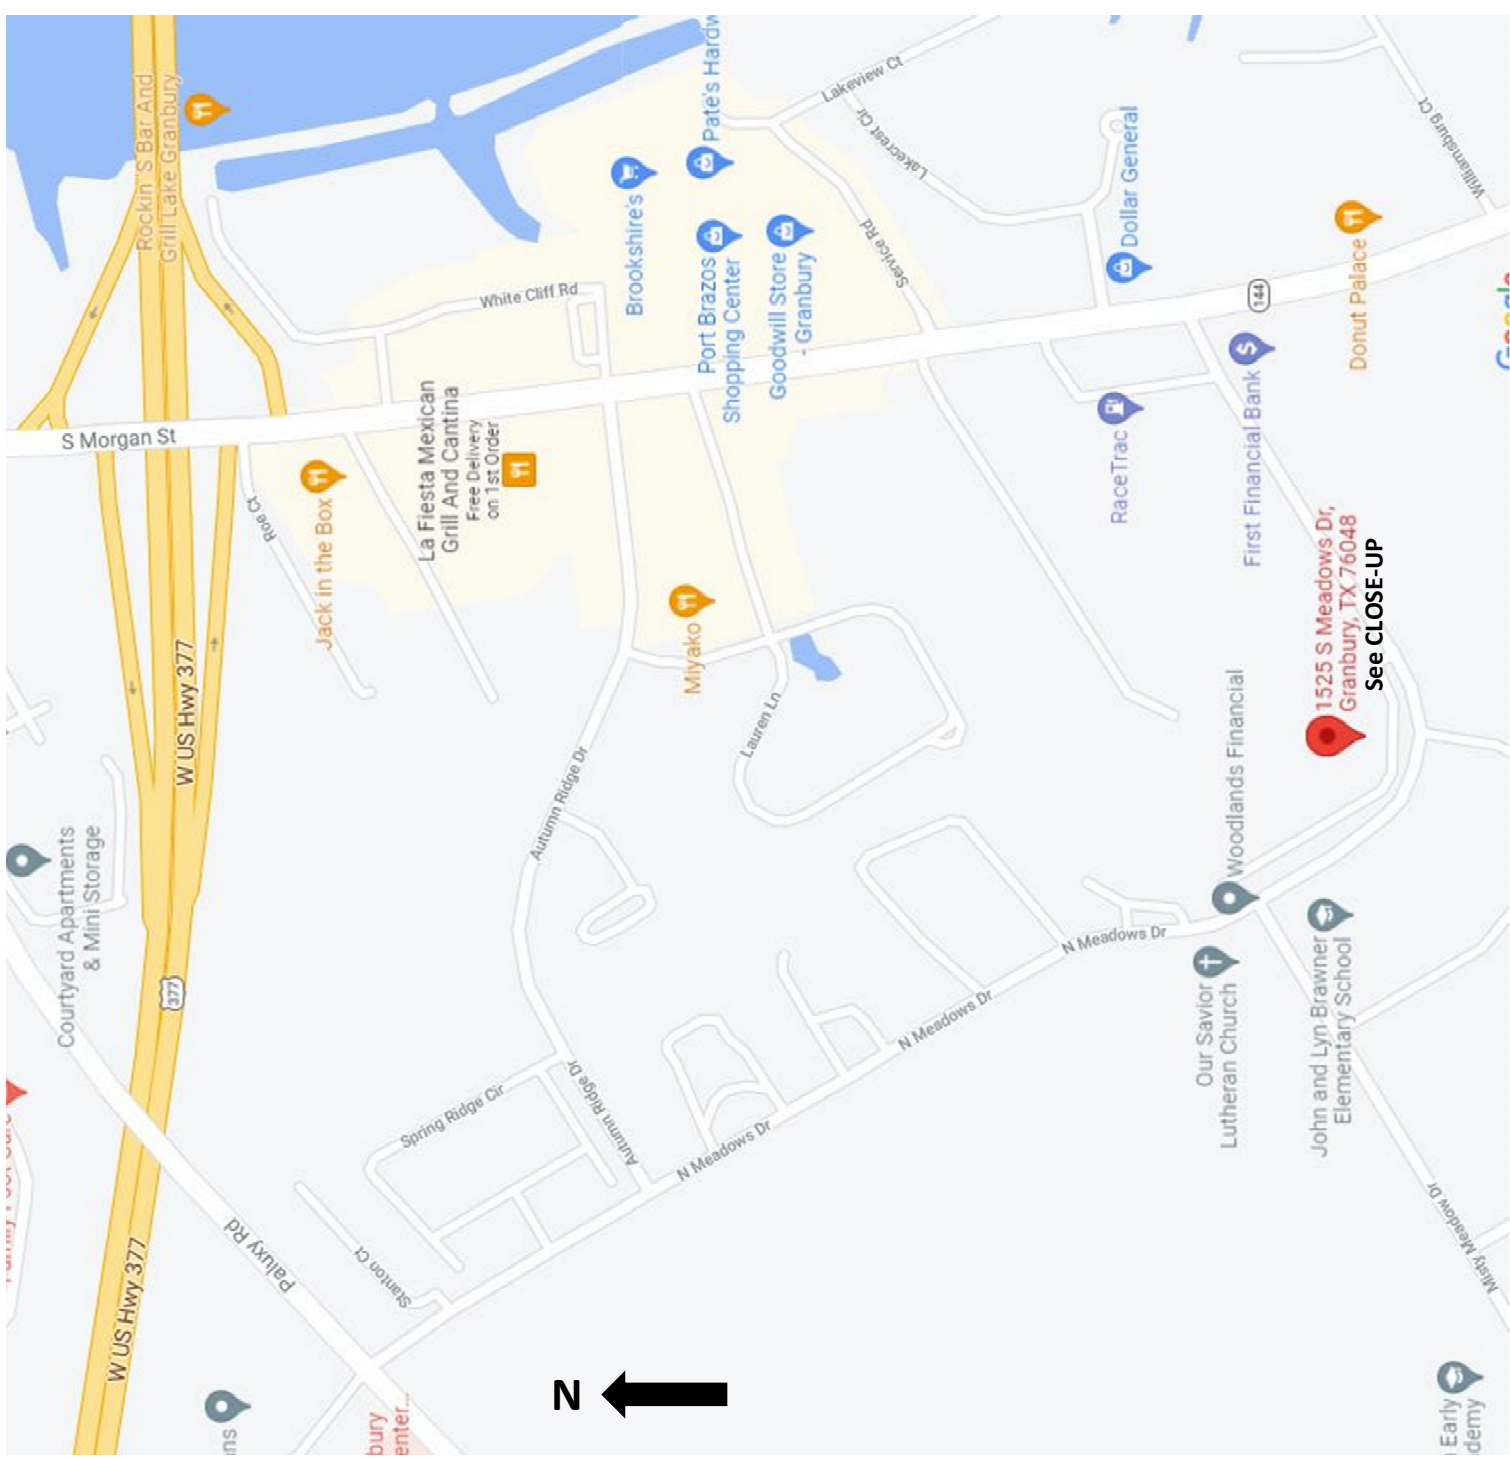

**MAP TO TUESDAY PRAYER LOCATION**  
**1525 South Meadows Drive, Granbury**

## LOCATION CLOSE-UP