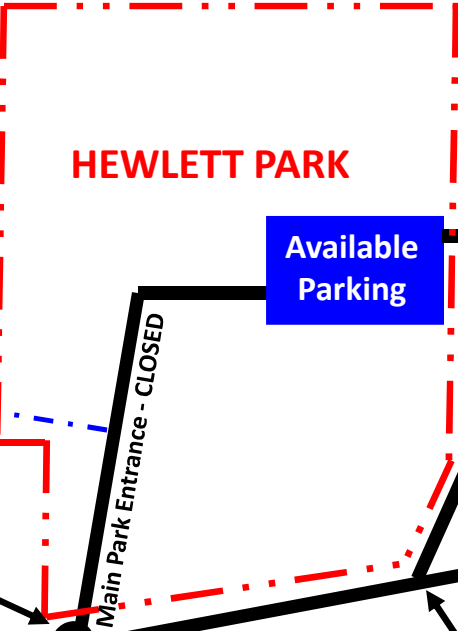

ONE NATION UNDER GOD
AVAILABLE PARKING

HEWLETT PARK

Available
Parking

Available
Parking

Park Entrance for EVENT

Main Park Entrance - CLOSED

Sidewalk
Main Entrance
CLOSED

On-Site
Parking
Entrance

HOTEL
Parking
ONLY

East Bridge Street

East Pearl Street (US 377 Bus.)

Brazos Street

Stockton Street

N Cleburne Street

North Blanche Street

Turner Circle

East Bridge Street

Available
Parking

Available
Parking

Available
Parking

Available
Parking

ONE NATION UNDER GOD
AVAILABLE PARKING